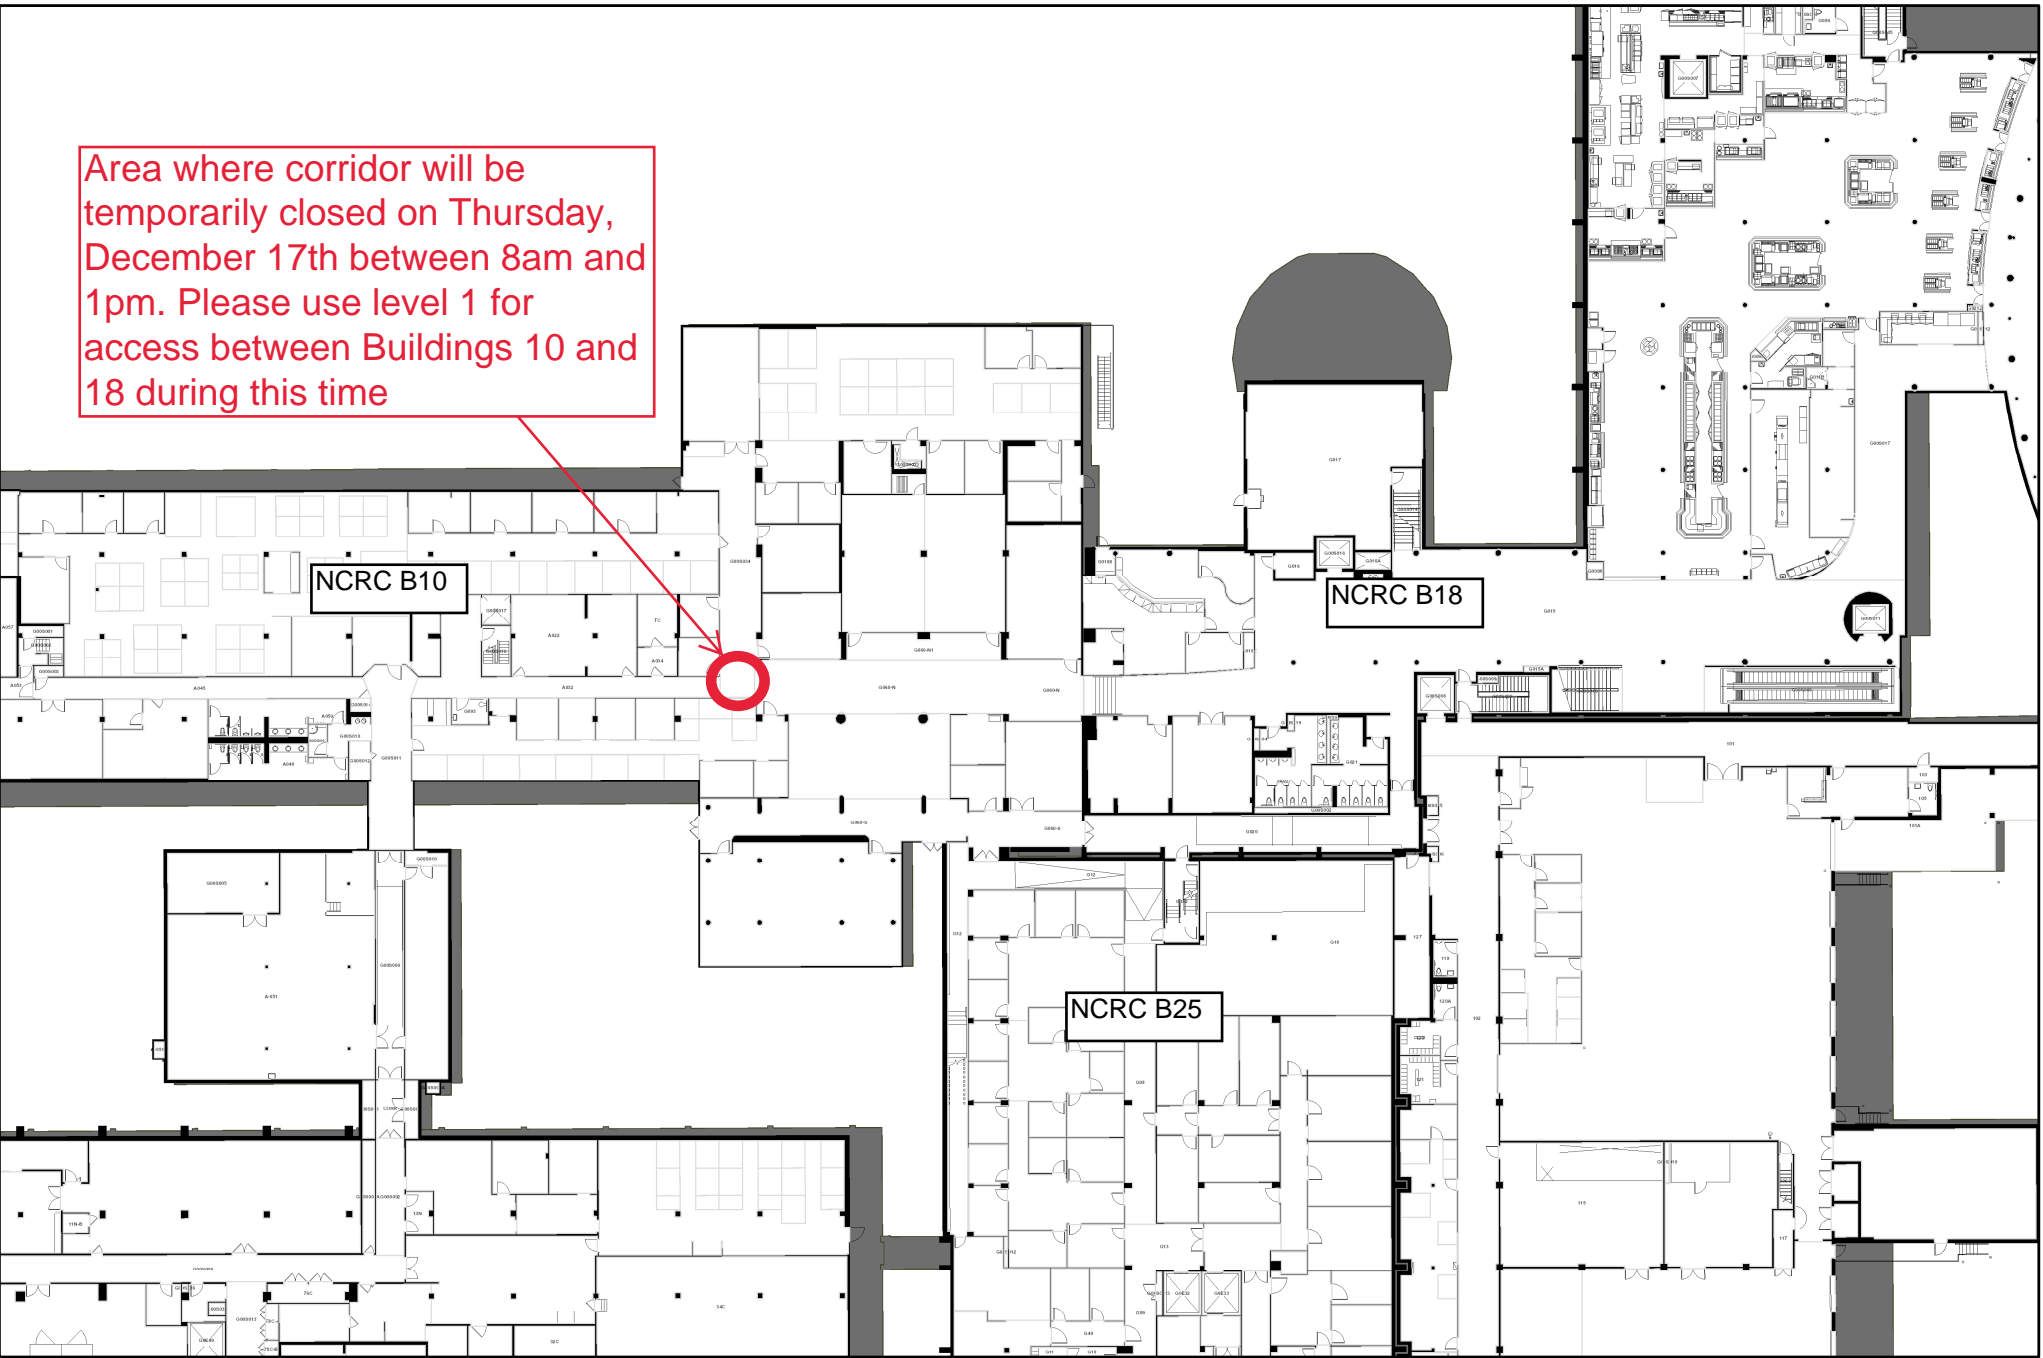

Area where corridor will be temporarily closed on Thursday, December 17th between 8am and 1pm. Please use level 1 for access between Buildings 10 and 18 during this time

NCRC Ground Floor