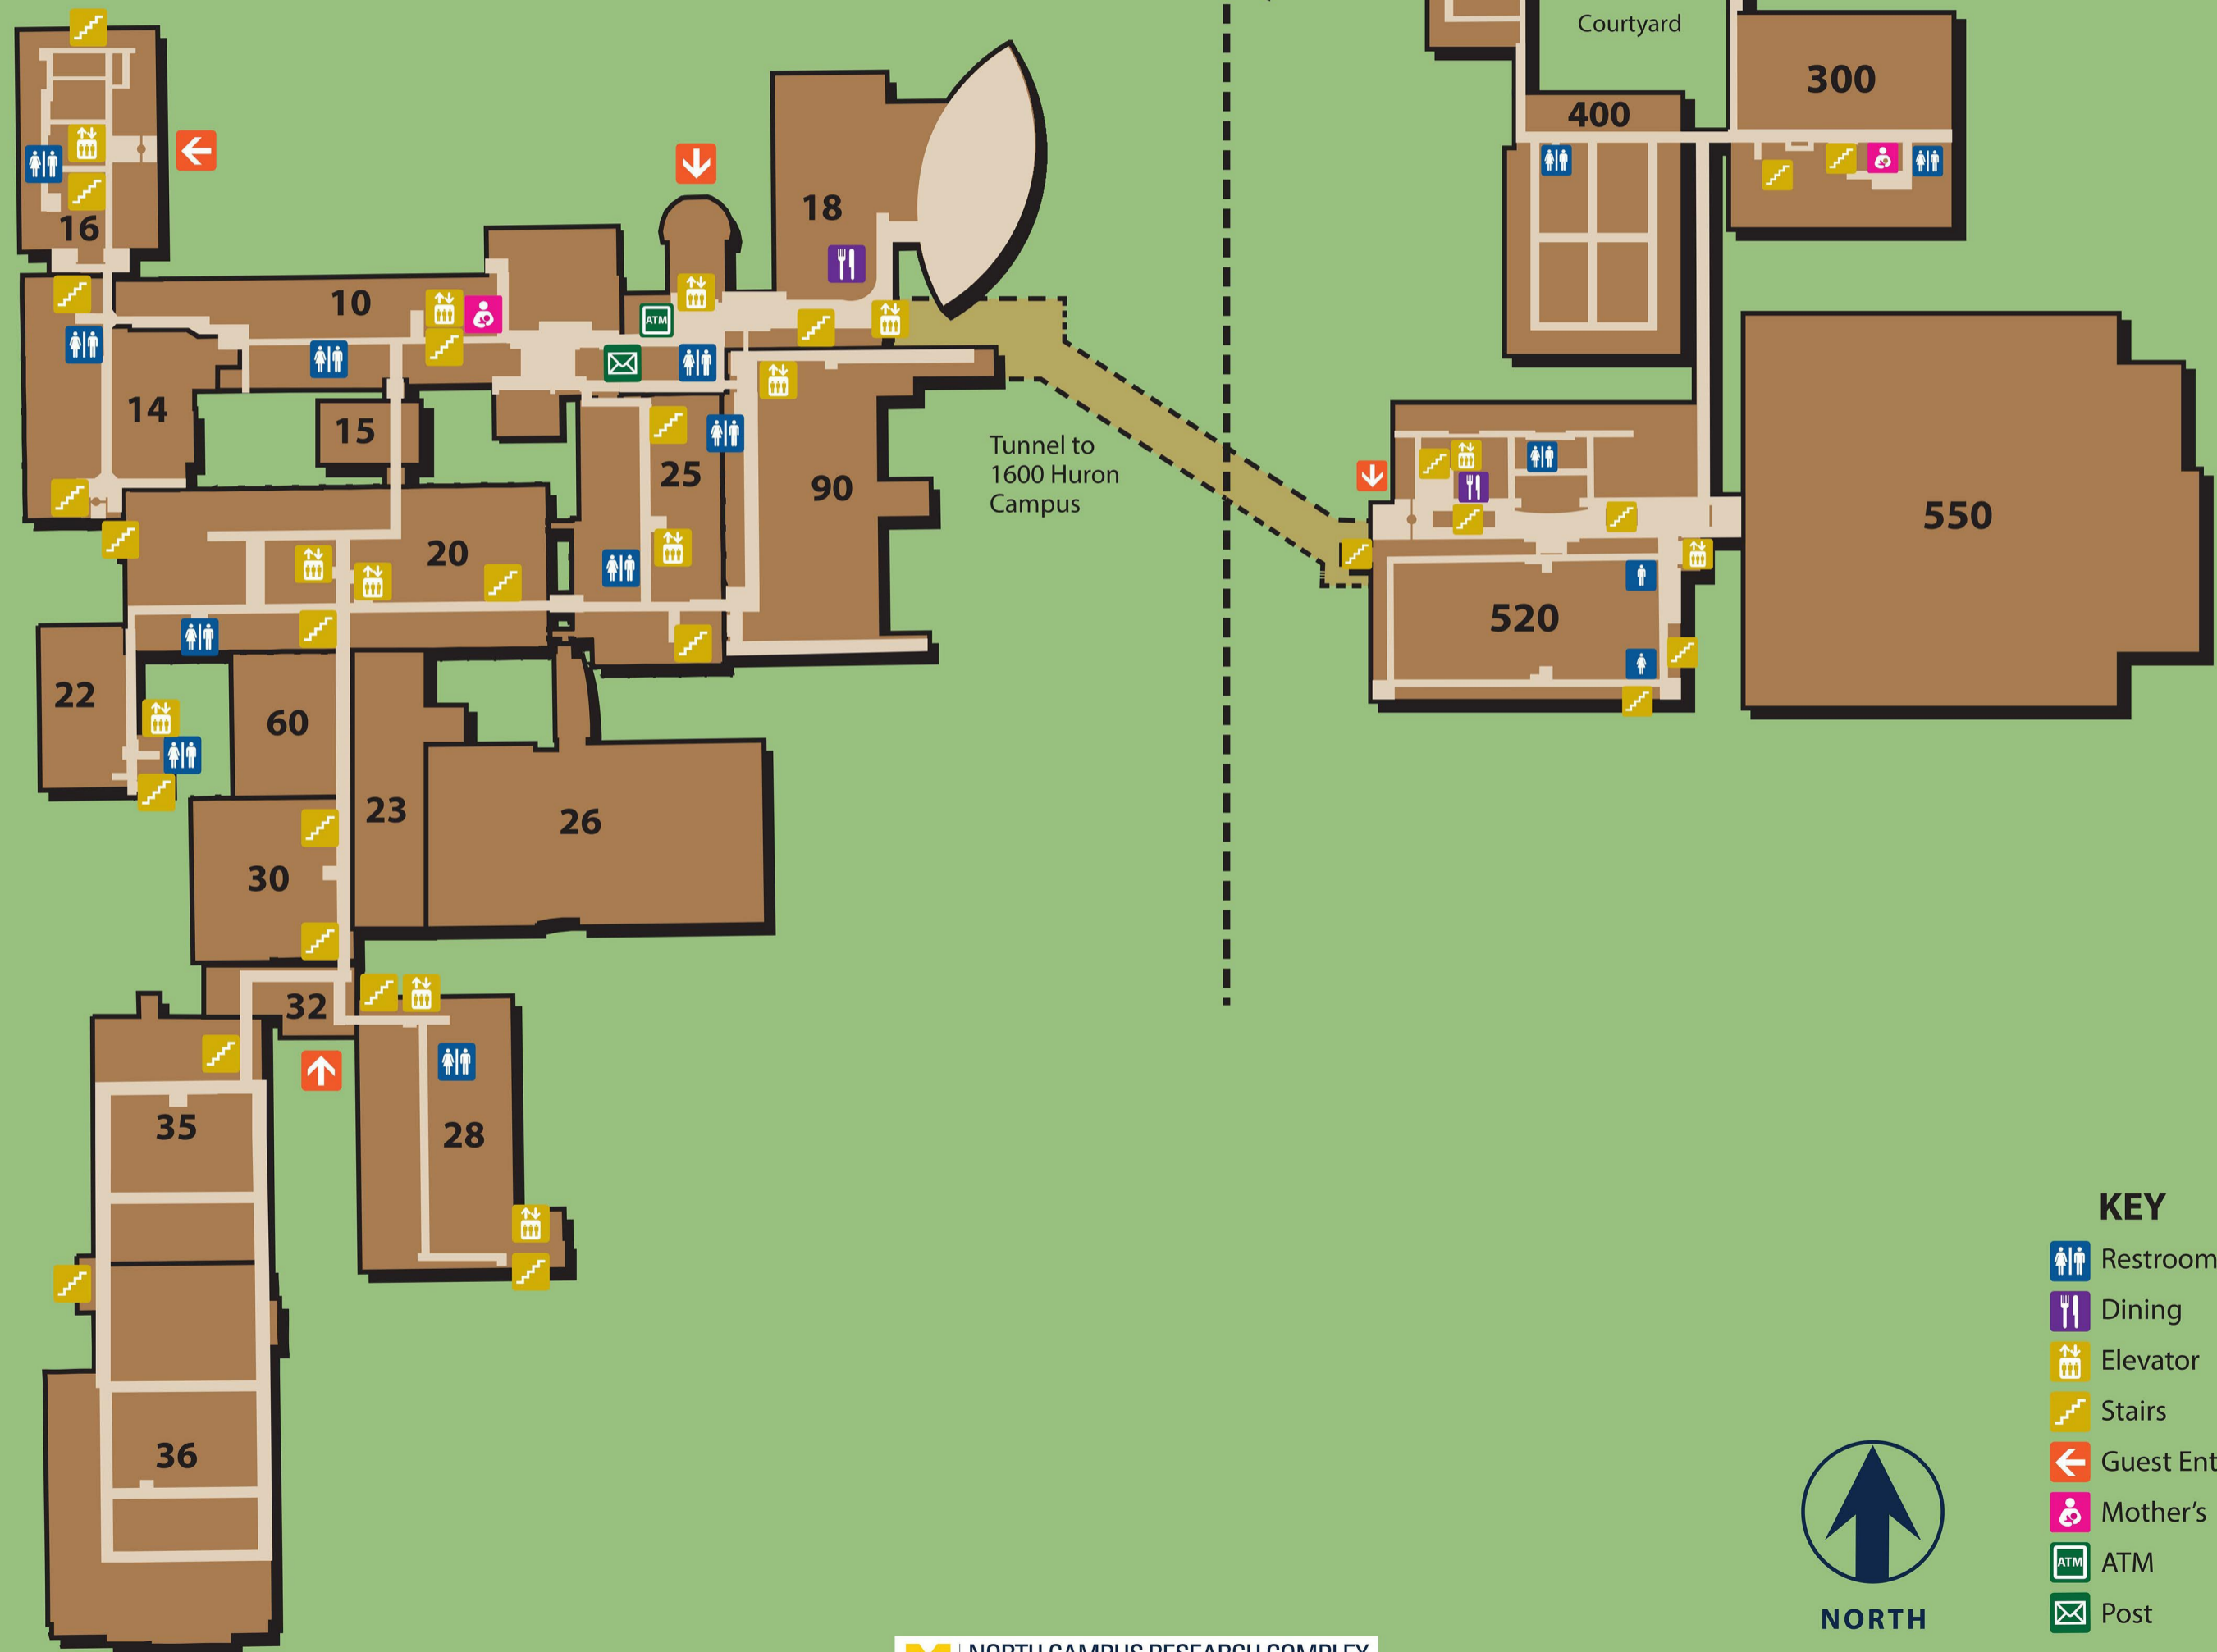

2800 PLYMOUTH CAMPUS

Ground Level

1600 HURON CAMPUS

First Level

- KEY**
-  Restroom
  -  Dining
  -  Elevator
  -  Stairs
  -  Guest Entrance
  -  Mother's
  -  ATM
  -  Post